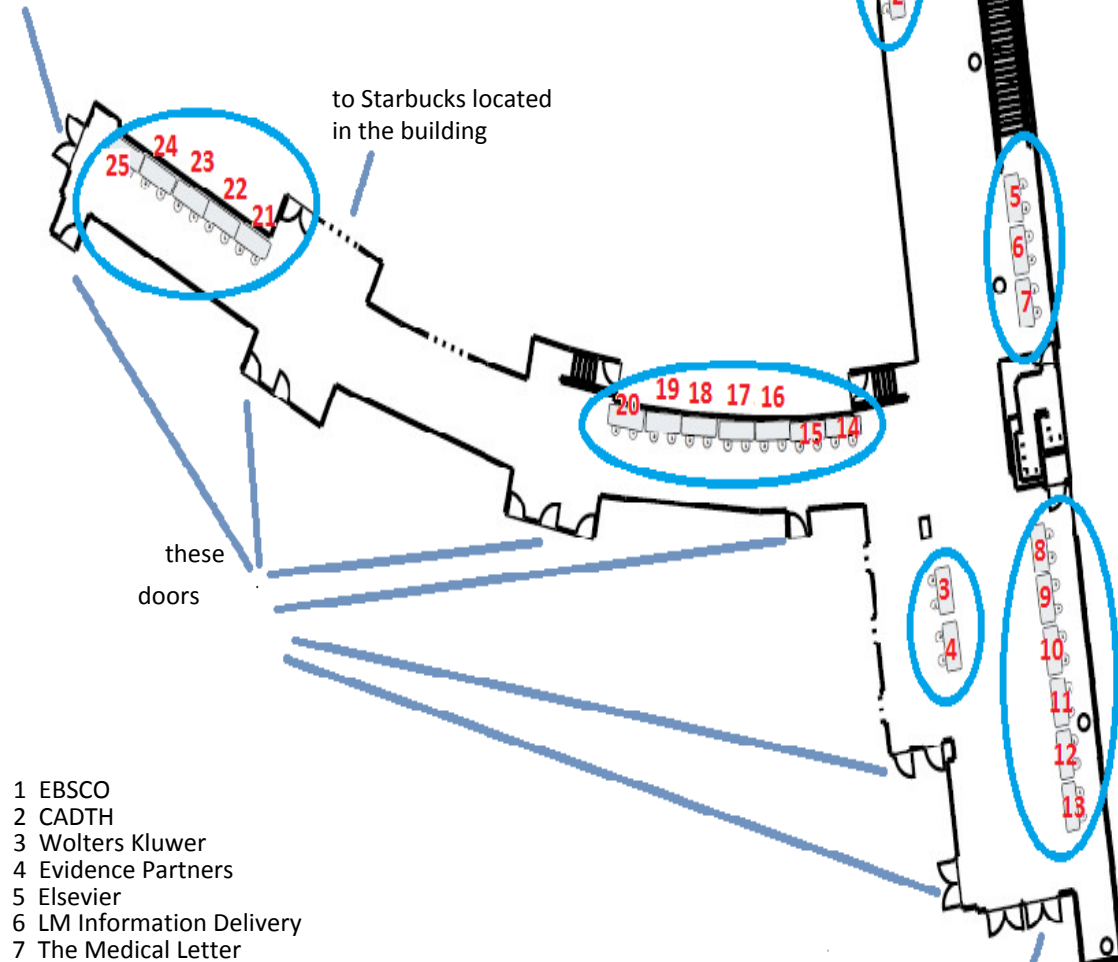

FLOOR PLAN OF THE EXHIBITS

Tabaret Hall

- 26 Mark Allen Health/CABI
- 27 McGraw-Hill
- 28 UTPress
- 29 Canadian Electronic Library
- 30

exit to Waller Street and Tabaret Hall

Exit to Nicholas Street
 and Mackenzie King
 bridge

Desmarais Lobby

these
 doors

to Starbucks located
 in the building

- 1 EBSCO
- 2 CADTH
- 3 Wolters Kluwer
- 4 Evidence Partners
- 5 Elsevier
- 6 LM Information Delivery
- 7 The Medical Letter
- 8 Andornot Consulting
- 9 JAMA Network
- 10 Covidence
- 11 Thieme Publishers
- 12 Login Canada
- 13 McMaster University
- 14 Karger Publishers
- 15 Future Science Group

exit to corner of Laurier Ave E and Nicholas Street, leads toward Rideau Canal