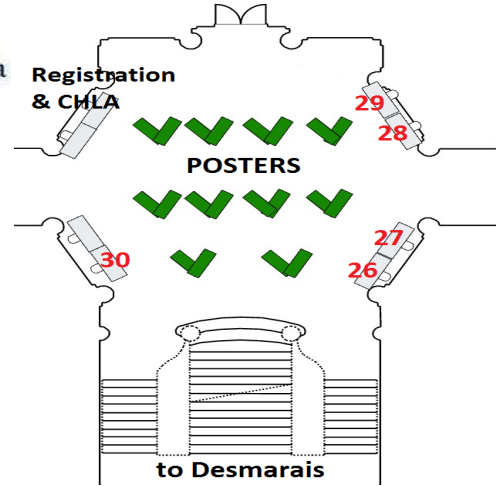

FLOOR PLAN OF THE EXHIBITS

Tabaret Hall

- 26 Mark Allen Health/CABI
- 27 McGraw-Hill
- 28 UTPress
- 29 Canadian Electronic Library
- 30

exit to Waller Street and Tabaret Hall

Exit to Nicholas Street
 and Mackenzie King
 bridge

Desmarais Lobby

these
 doors

to Starbucks located
 in the building

- 1 EBSCO
- 2 CADTH
- 3 Wolters Kluwer
- 4 Evidence Partners
- 5 Elsevier
- 6 LM Information Delivery
- 7 The Medical Letter
- 8 Andornot Consulting
- 9 JAMA Network
- 10 Covidence
- 11 Thieme Publishers
- 12 Login Canada
- 13 McMaster University
- 14 Karger Publishers
- 15 Future Science Group